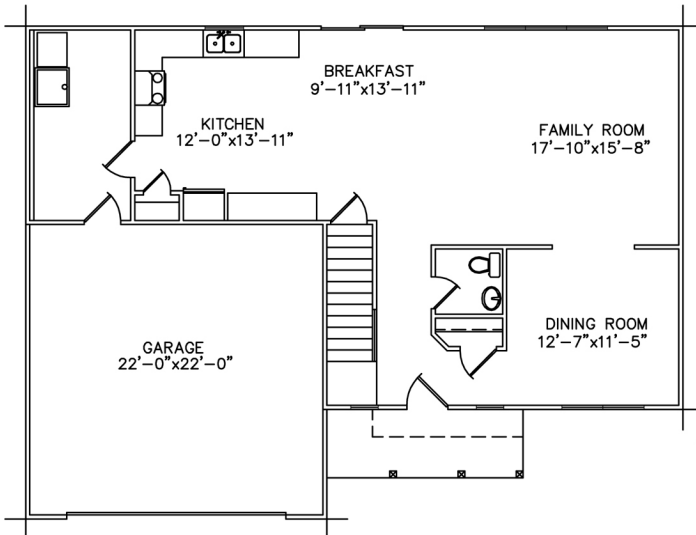

THE HEDGEWOOD

2122 Square Footage
4 Bedroom
2.5 Bath