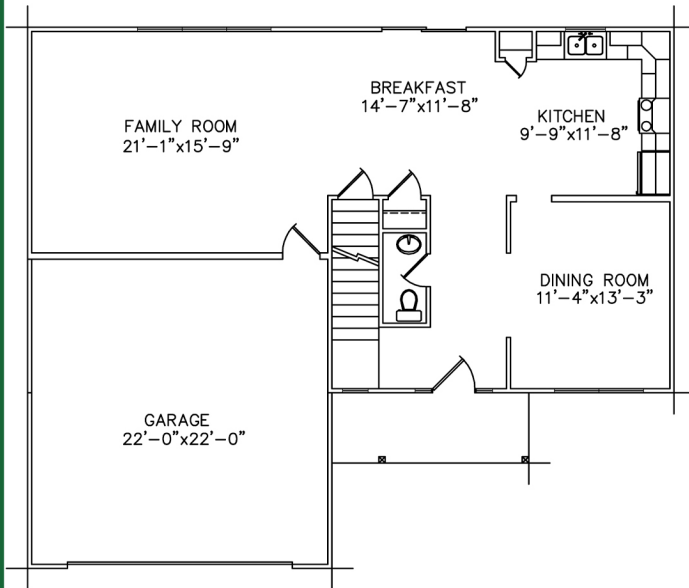

## THE HATFIELD

2224 Square Footage  
4 Bedroom  
2 Bath